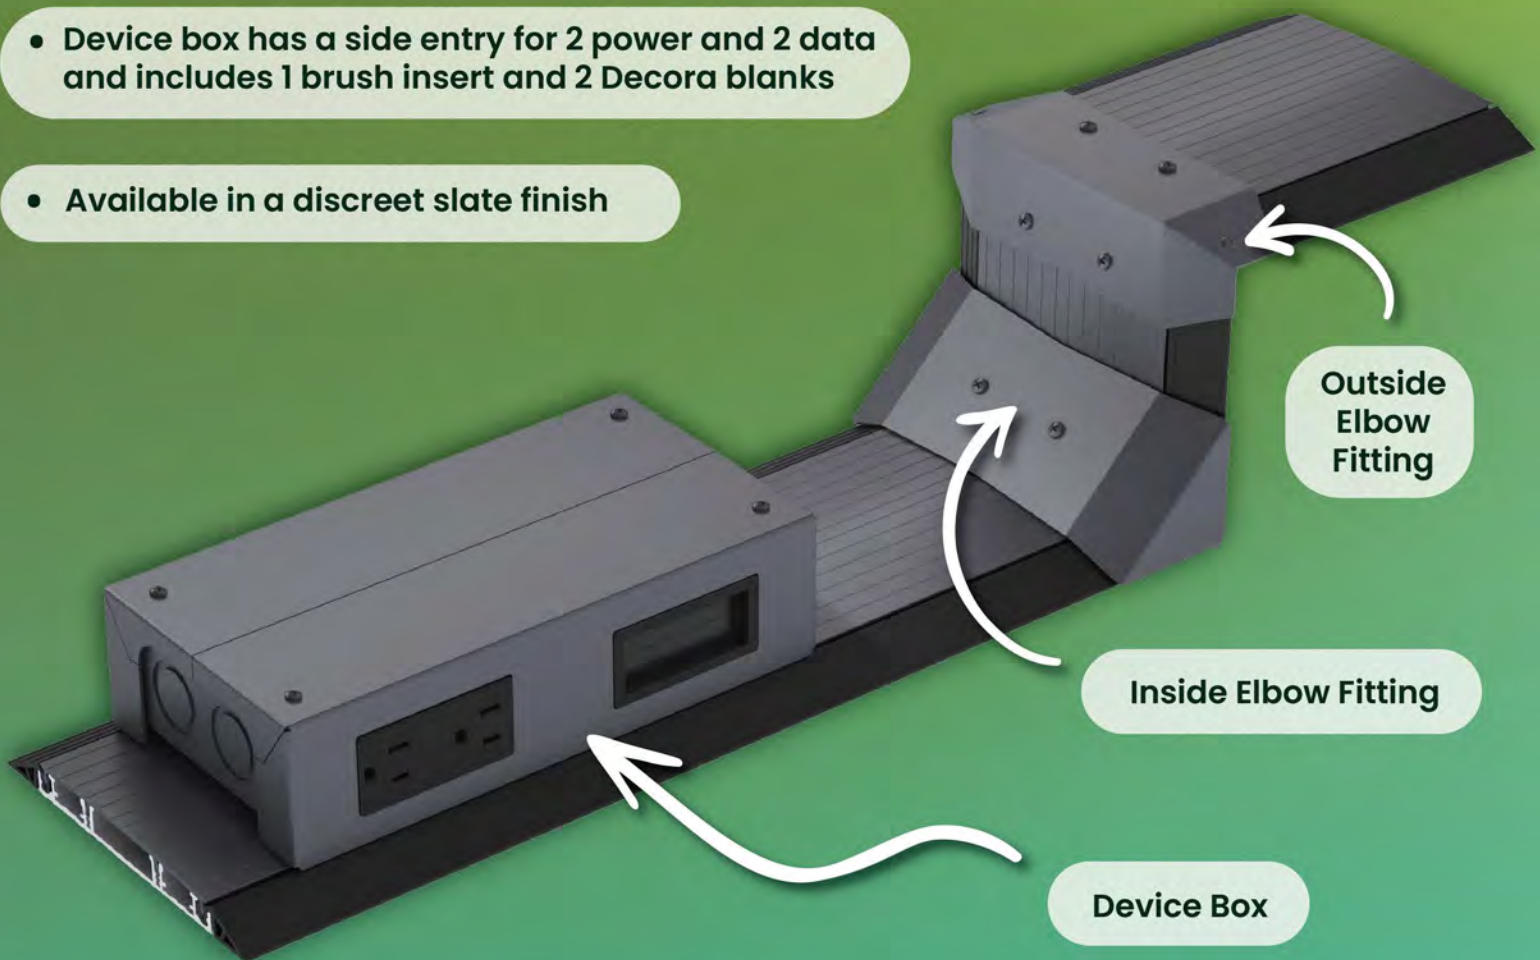

SMART-WAY RACEWAY STAIR RISER

- Configured to run power and data up stairs and elevated seating

- Inside and outside elbow fittings pair with any raceway track

- Device box has a side entry for 2 power and 2 data and includes 1 brush insert and 2 Decora blanks

- Available in a discreet slate finish

Features

ORDERING INFORMATION

ITEM#	PART #	DESCRIPTION
18677	SW-LIN-SLT	Stair Riser inside elbow fitting
18678	SW-LOUT-SLT	Stair Riser outside elbow fitting
18679	SW-DB-SE2P2D	Stair Riser side entry 2 power / 2 data device Box- 2 brush and 1 Decora blank