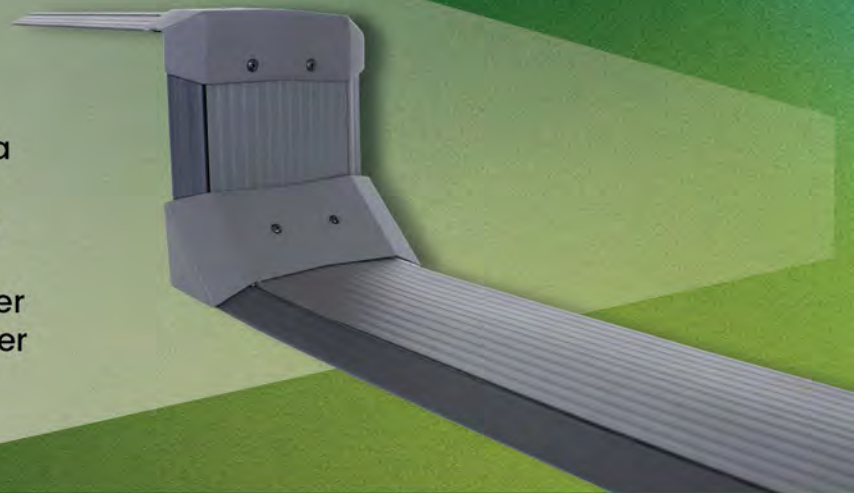

**LEARN
MORE**

244 Bergen Boulevard, Woodland Park, NJ 07424
Phone: 973.998.2300 • Fax: 973.785.4207
Web: www.fsrinc.com • E-mail: sales@fsrinc.com