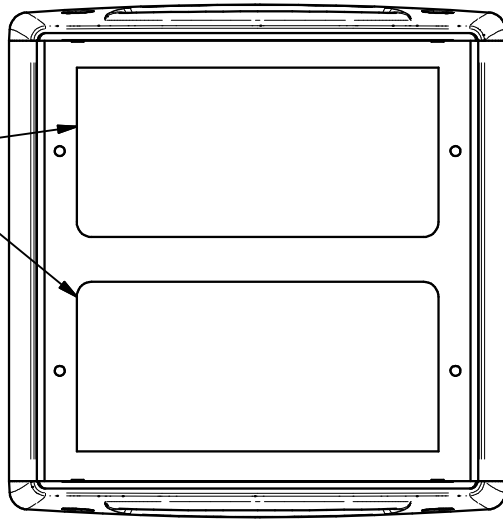

1 2 3 4

POWER (45mm SOCKET BRACKET
SW-IDB-S45I / D45I - SOLD SEPARATELY)

OPENING (POWER)

C

B

A

C

B

A

FSR inc. 244 BERGEN BLVD. WOODBRIDGE, NJ 07095 TEL: (973) 785-4347 FAX: (973) 785-3318	TITLE:	SW-IDB-2P
	DRAWN BY: JRE	DATE: 06/02/20
DWG#:	SW-IDB-2P	SCALE: -

POWER COMPARTMENT VOLUME: 630 cm³

1 2 3 4