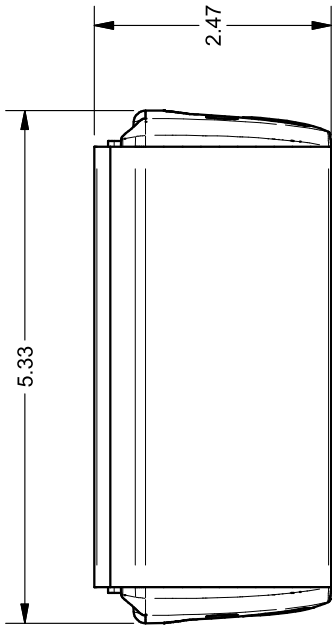

1 2 3 4

POWER (45mm SOCKET BRACKET
SW-IDB-S45I / D45I - SOLD SEPARATELY)

OPENING (POWER)

C

B

A

C

B

A

FSR inc. 244 BERGEN BLVD. WOODBRIDGE, NJ 07095 TEL: (973) 785-4347 FAX: (973) 785-3318	TITLE:	SW-IDB-2P
	DRAWN BY: JRE	DATE: 06/02/20
DWG#:	SW-IDB-2P	SCALE: -

POWER COMPARTMENT VOLUME: 630 cm³

1 2 3 4