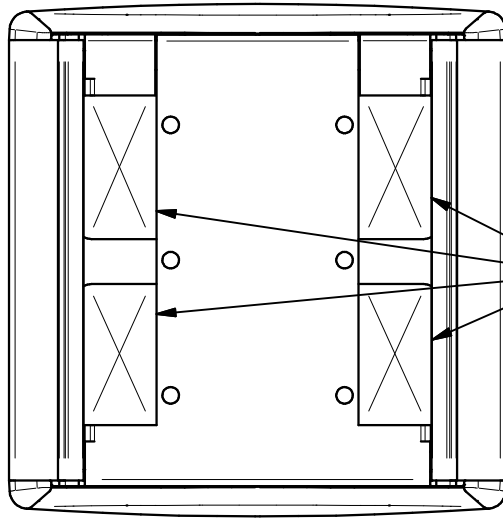

1 2 3 4

POWER (45mm SOCKET BRACKET
SW-IDB-S45I / D45I - SOLD SEPARATELY)

OPENING (POWER)

C

B

A

C

B

A

FSR inc. 244 BERGEN BLVD. WOODBRIDGE, NJ 07095 TEL: (973) 785-4347 FAX: (973) 785-3318	TITLE:	SW-IDB-2P
	DRAWN BY: JRE	DATE: 06/02/20
DWG#:	SW-IDB-2P	SCALE: -

POWER COMPARTMENT VOLUME: 630 cm³

1 2 3 4