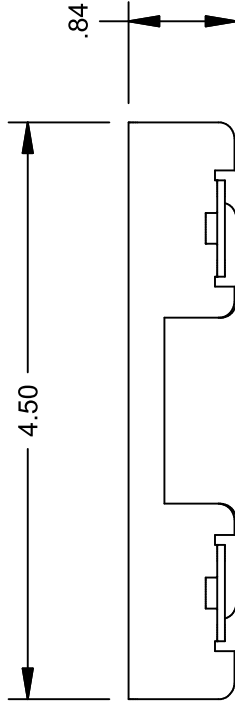

4 3 2 1

FOR USE WITH THE SMARTWAY RACEWAY.
 ACCESSES CENTER CHANNEL ONLY.

C B A

FSR inc. 244 BERGEN BLVD. WOODCLIFF PARK, NJ 07677 TEL (973) 785-4347 FAX (973) 785-3318	TITLE:	SW-CCEF-SLT
	DRAWN BY:	JRE
	DATE:	11/18/19
	REV:	-
	DWG#:	SW-CCEF-SLT
	SCALE:	-

4 3 2 1