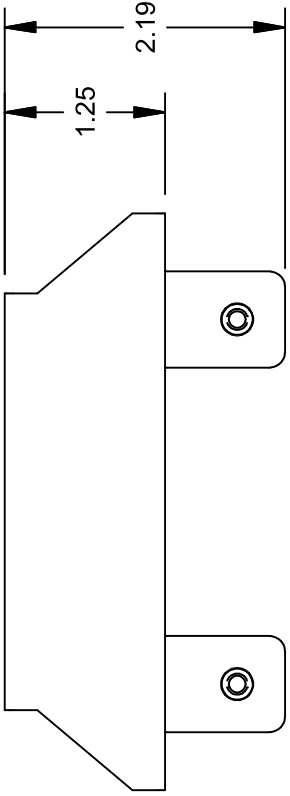

4 3 2 1

FOR USE WITH THE SMARTWAY RACEWAY.
 ACCESSES CENTER CHANNEL ONLY.

C B A

FSR inc. 244 BERGEN BLVD. WOODCLIFF PARK, NJ 07677 TEL (973) 785-4347 FAX (973) 785-3318	TITLE:	SW-CCEF-SLT
	DRAWN BY:	JRE
	DATE:	11/18/19
	REV:	-
	DWG#:	SW-CCEF-SLT
	SCALE:	-

4 3 2 1