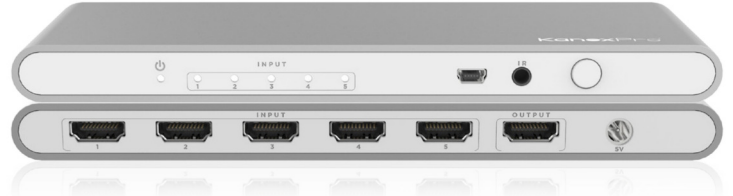

True 4K HDMI 5X1 Switcher

Perfect for multiple HDMI 4K UHD switching

MPN: SW-HD20-5X14K

The KanexPro SW-HD20-5X14K

is a high-performance, five HDMI input to one HDMI output switcher engineered to support True4K UHD resolutions up to 4K@60Hz with HDCP2.2 specifications. It also supports all 3D TV formats and Full HD 1080p resolutions. Instantly switch up to five 4K HDMI devices to one display and control using IR remote included.

Perfect for home theater rooms, corporate AV, conference rooms, classrooms and other applications where there is a need to switch up to five HDMI sources to one 4K display.

FEATURES

- Auto switch five HDMI sources to one 4K display
- True 4K@60Hz UHD, 1080p & 3D resolutions
- 4Kx2K @30Hz with 24bit RGB, YCBCR 4:4:4 & YCBCR 4:2:2.
- 4Kx2K @60Hz with 12bit YCBCR 4:2:0
- Computer resolutions up to QSXGA@60Hz
- Supports 3D frame sequential video formats to 1080p @60Hz
- HDCP 2.2 compliant
- Digital audio support: LPCM 7.1CH, Dolby TrueHD, and DTS-HD Master Audio
- High bandwidth for ultimate video experience
- Front-panel LED's for input/ output signal presence
- Ultra compact design
- 5V DC external power supply included
- Includes IR remote

SPECIFICATIONS

Signal Input/Outputs:

- Input DDC Signal: 5 Volts p-p (TTL)
- Input & Output Signal: High Speed HDMI Spec 2.0a

Input Ports: 5 x HDMI (Female)

Output Port: 1 x HDMI (Female)

Operating Frequency: Vertical Frequency Range: 50/60Hz