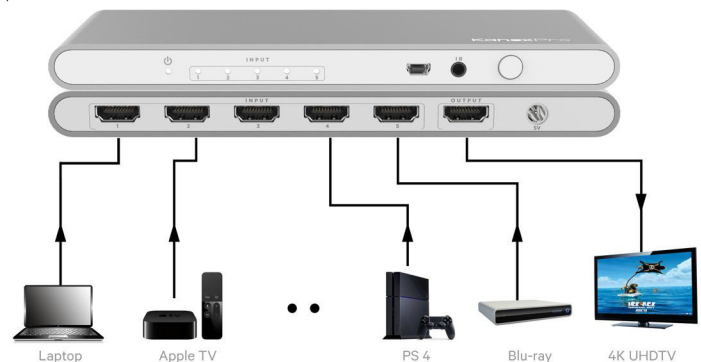

True 4K HDMI 5X1 Switcher

Perfect for multiple HDMI 4K UHD switching

MPN: SW-HD20-5X14K

The KanexPro SW-HD20-5X14K

is a high-performance, five HDMI input to one HDMI output switcher engineered to support True4K UHD resolutions up to 4K@60Hz with HDCP2.2 specifications. It also supports all 3D TV formats and Full HD 1080p resolutions. Instantly switch up to five 4K HDMI devices to one display and control using IR remote included.

IR specs: Input Port: 1x IR Receive port

Power Requirements:

- Power Consumption: 2W
- External Power Supply: 5V DC @ 1A

Regulatory Approvals:

- Converter Unit: FCC, Ce, UL
- Power Supply: UL, Ce, FCC

Environment Operating Temperature:

- Operating Temperature: 0°C - 40°C / 32°F - 104°F
- Storage Temperature: -20°C - 60°C / -4°F - 140°F

Dimensions: W 2.51" x D 6.1" x H 0.67"

Weight: 6.35 oz. (180g)

Package Contents:

- HDMI 5x1 Switcher
- 5V, 1A Power Supply
- Remote control IR Receiver Extend cable
- Operation Manual