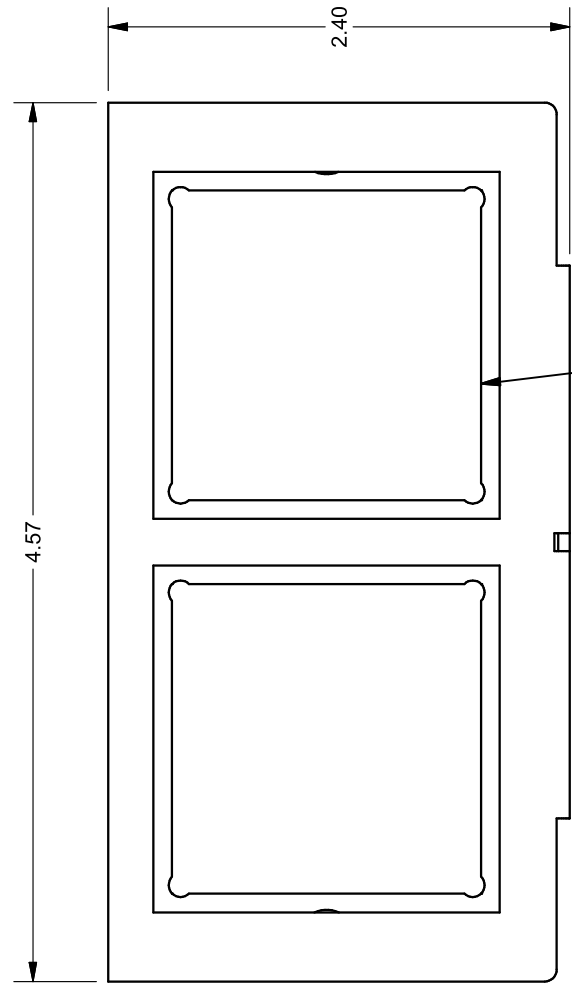

1 2 3 4

BOX SOLD SEPARATELY

COVER PLATE

DEVICE INSERT PLATE

.86

4.57

2.40

OPENING FOR 45mm CONNECTOR