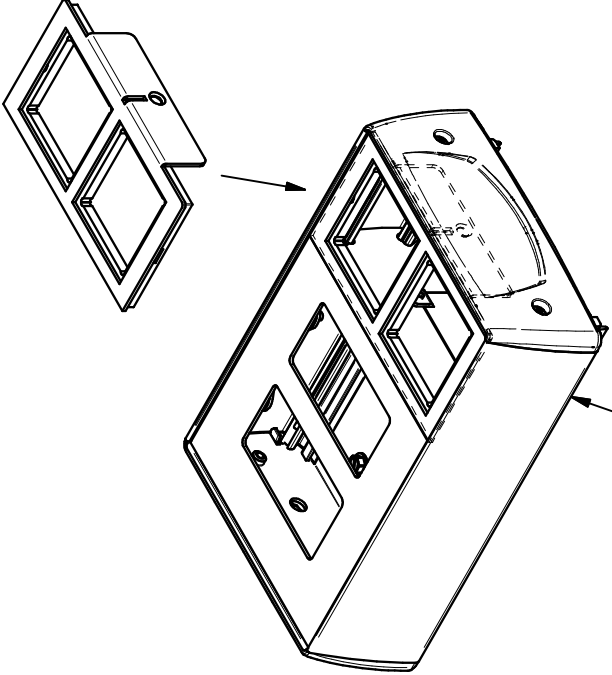

1 2 3 4

BOX SOLD SEPARATELY

COVER PLATE

DEVICE INSERT PLATE

.86

4.57

2.40

OPENING FOR 45mm CONNECTOR