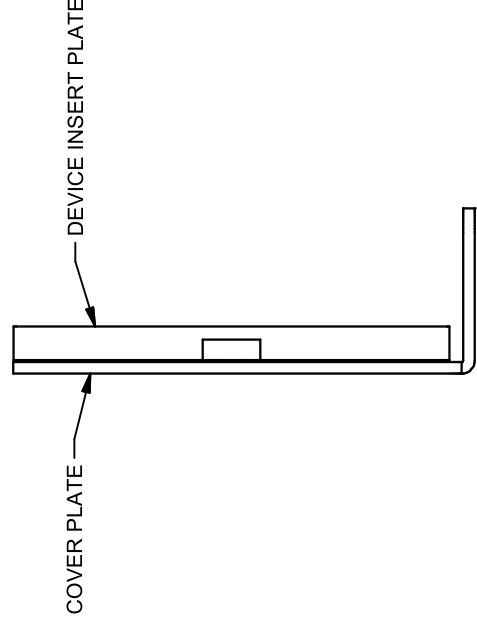

1 2 3 4

BOX SOLD SEPARATELY

COVER PLATE

DEVICE INSERT PLATE

.86

4.57

2.40

OPENING FOR 45mm CONNECTOR