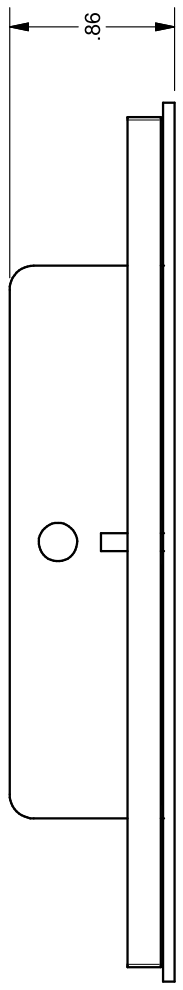

1 2 3 4

BOX SOLD SEPARATELY

COVER PLATE

DEVICE INSERT PLATE

.86

4.57

2.40

OPENING FOR 45mm CONNECTOR

C B A

C B A

FSR inc. 244 BERGEN BLVD. WOODCLIFF PARK, NJ 07677 TEL (973) 785-4347 FAX (973) 785-3318	TITLE:	SW-IDB-D45I
	DRAWN BY: JRE	DATE: 06/02/20
	DWG#:	SW-IDB-D45I
		SCALE: -

1 2 3 4